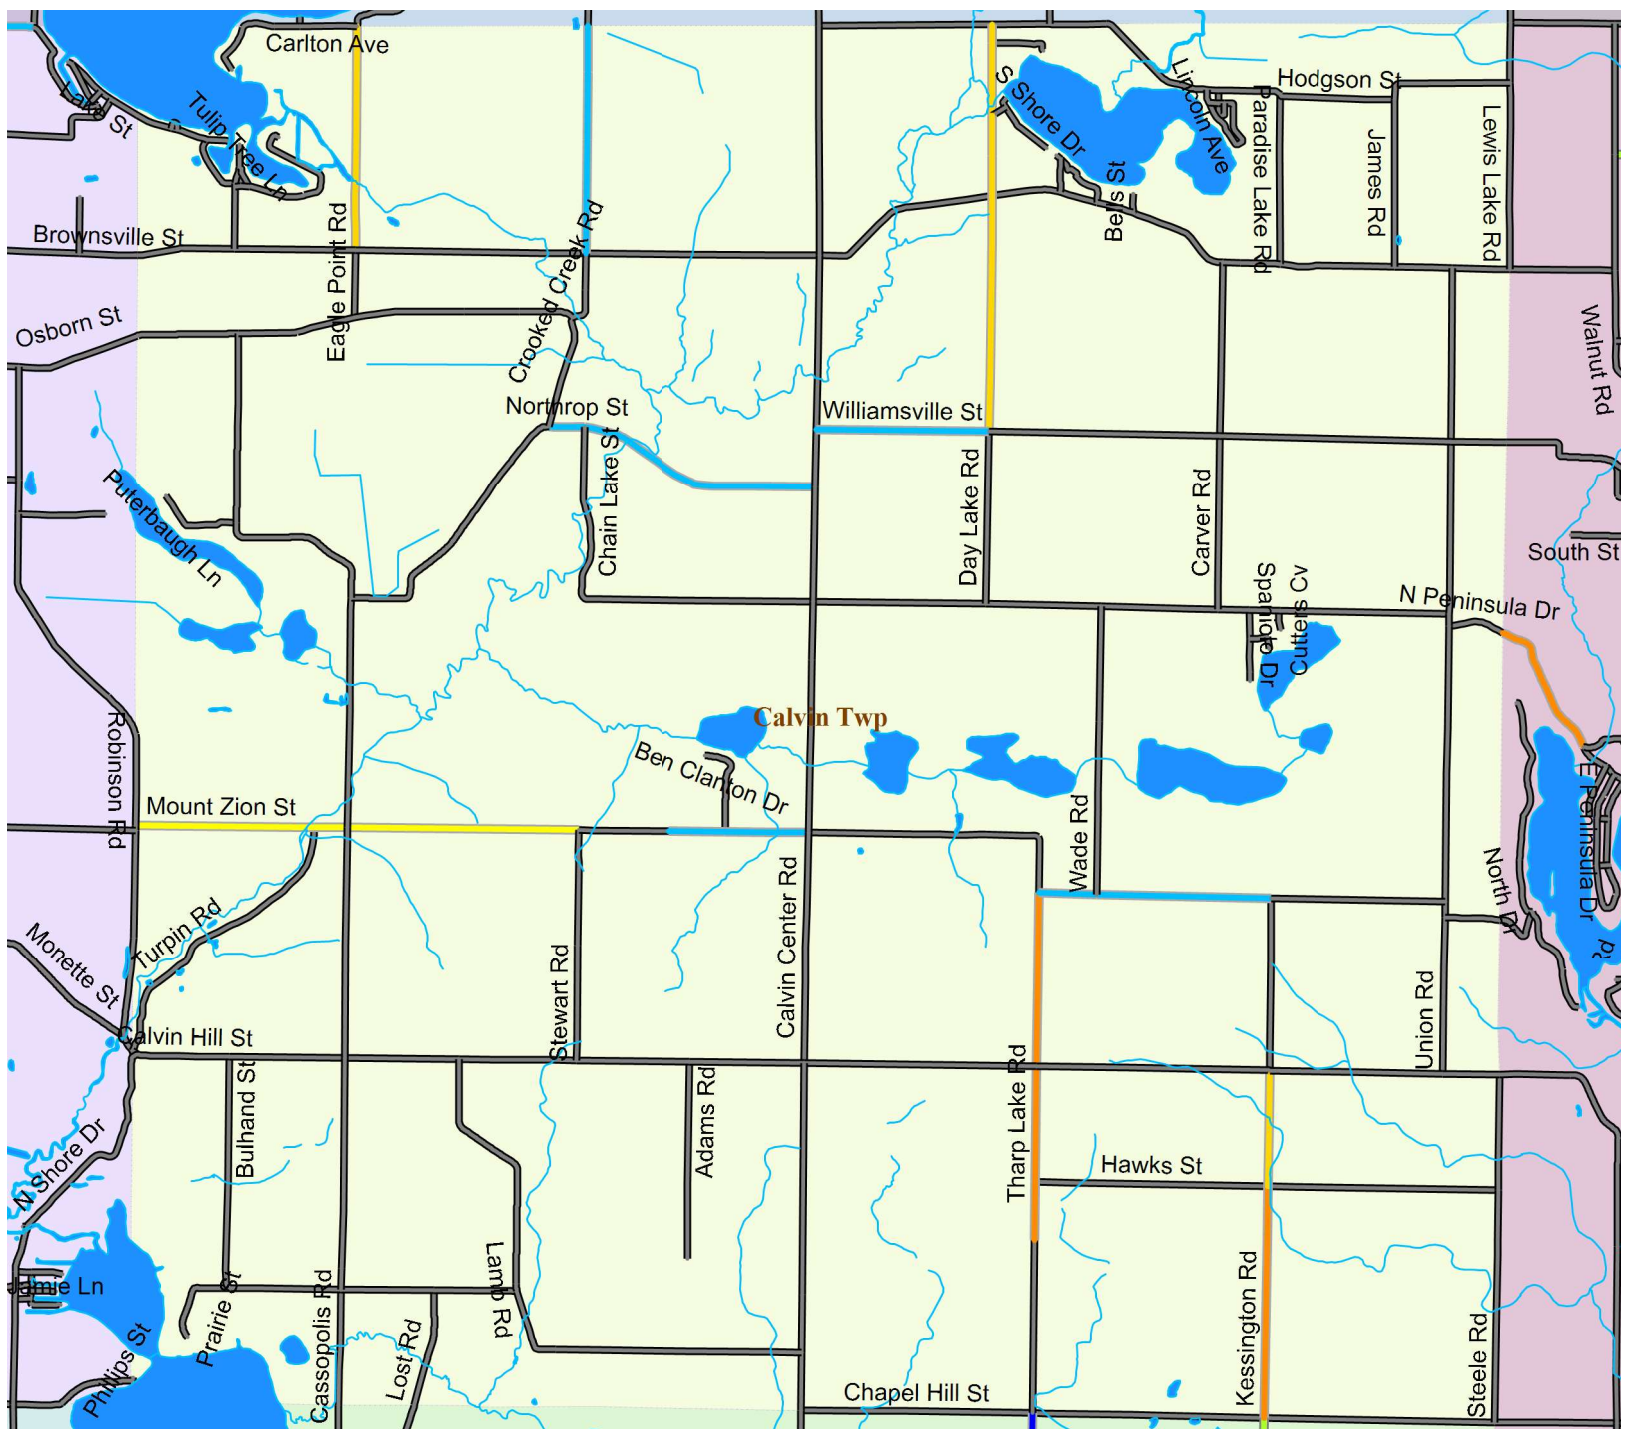

# Calvin Township

## Local Maintenance Projects

- Hydrography Polygon
- default
- Railroad
- default
- Road
- 2012 Local Seal Coat
- 2013 Local Seal Coat
- 2014 Local Seal Coat
- 2015 Local Seal Coat
- 2016 Local Seal Coat
- 2017 Local Seal Coat
- 2018 Local Seal Coat
- 2019 Local Seal Coat
- 2017 Local Crack Seal
- 2018 Local Crack Seal
- 2019 Local Crack Seal
- 2016 Local Surface Seal
- 2017 Local Surface Seal
- 2018 Local Surface Seal
- default
- Hydrography
- default